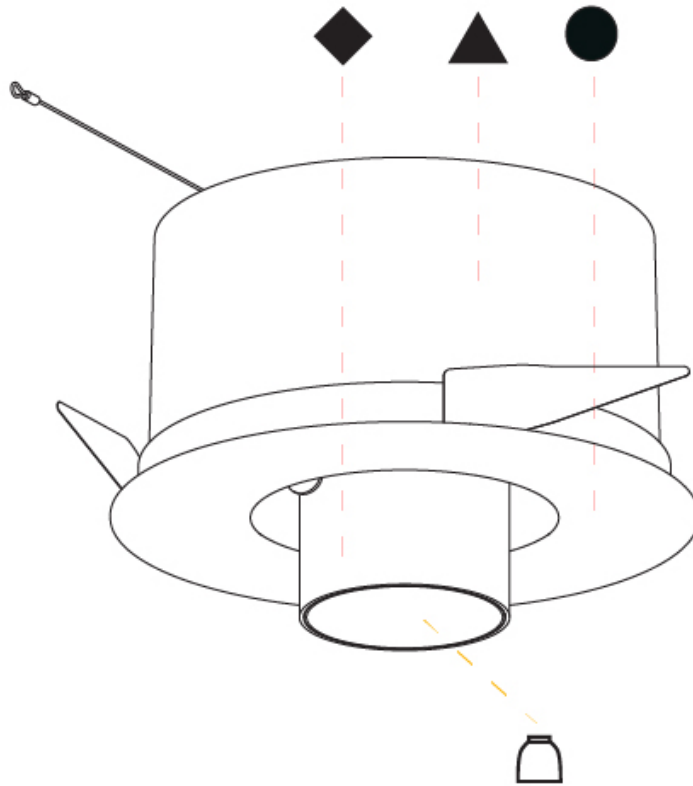

IMAGINE ROUND RECESSED

A35380-

PROJECT

TYPE

SPECIFIER

QUANTITY

DATE

A