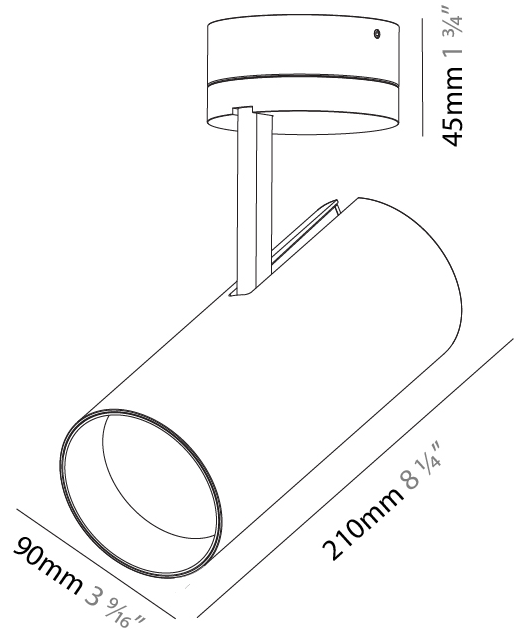

GENERAL

Series: Imagine
Subseries: Imagine 90
Brand: Prolicht
Division: Architectural
Mounting Type: Surface
Mounting Location: Ceiling
Subcategory: Spots

PHYSICAL

Shape: Round
Diameter (mm): 90
Diameter (in): 3 9/16
Height (mm): 210
Height (in): 8 1/4
Max. Overall Height (mm): 255
Max. Overall Height (in): 10 1/16
Light Distribution: Adjustable / Direct
Weight (kg): 1.184
Weight (lbs): 2.60
Fixture Finish: SSR / BKV / CWI / CRY / HAB / UFT / ITA / RUA / FTG / MYG / LOD / PUS / FRO / FUP / KIA / POP / BLS / SPG / MEY / GOH / GUM / CHC / COM / ABZ / JAG / OBR / MOS / ROR
Fixture Material: Aluminum Die Cast

ELECTRICAL

Lamp Type: LED (Zhaga Standard)
Input Wattage (W): 13.2 / 16.5
Total Output Wattage (W): 12 / 15
Dimming: Tri-Mode (Non-Dimming and Phase Dimming (120Vac only) and 0-10V Dimming)
Driver Included: Yes
Driver Location: Integrated
Driver Type: Constant Current - Universal
Driver Class: Class 2
Input Voltage (V): 120 - 277
Constant Current (MA): 350

LED

Number of LEDs: 1
Color Temperature (°K): 2700 / 3000 / 3500 / 4000
Max. Delivered Lumen (lm): 830 / 930 / 1009 / 1030
CRI: >90 CRI
Lamp Life (hrs): 50000

OPTICAL

Reflector°: 10
Adjustability: Rotational 350°; Tilt 90°

RATINGS AND CERTIFICATIONS

Certified By: Certified for North American Standards
IP rating: IP20

PROJECT
TYPE
SPECIFIER
QUANTITY
DATE