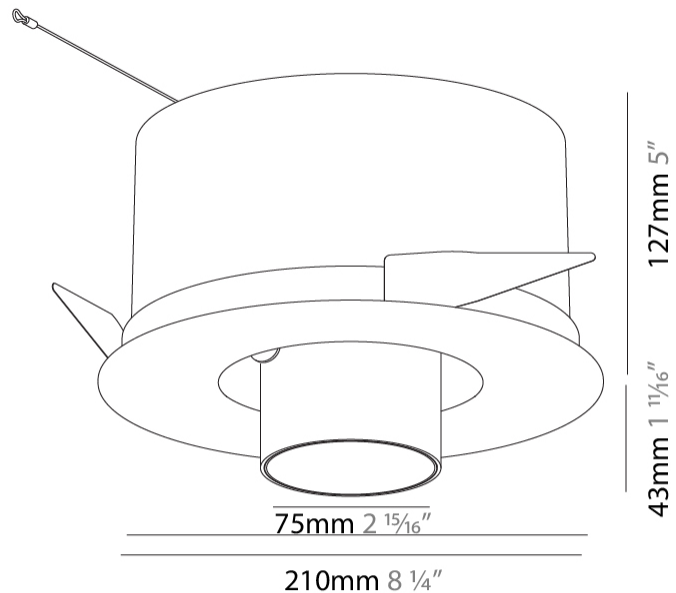

PHYSICAL

Shape: Round
Diameter (mm): 210
Diameter (in): 8 1/4
Height (mm): 170
Height (in): 6 11/16
Ceiling Thickness (mm): 10 / 12.5 / 15
Ceiling Thickness (in): 3/8 or 1/2 or 9/16
Min. Recessing Depth (mm): 140
Min. Recessing Depth (in): 5 1/2
Light Distribution: Adjustable / Indirect
Weight (kg): 1.4
Weight (lbs): 3.09
Fixture Finish: SSR / BKV / CWI / CRY / HAB / UFT / ITA / RUA / FTG / MYG / LOD / PUS / FRO / FUP / KIA / POP / BLS / SPG / MEY / GOH / GUM / CHC / COM / ABZ / JAG / OBR / MOS / ROR
Fixture Material: Aluminum Die Cast
Cut-out Measurements: D. - 195mm / 7 11/16"

ELECTRICAL

Lamp Type: LED (Zhaga Standard)
Input Wattage (W): 19
Total Output Wattage (W): 17.3
Dimming: Tri-Mode (Non-Dimming and Phase Dimming (120Vac only) and 0-10V Dimming)
Driver Included: No
Driver Location: Recessed Housing
Driver Type: Constant Current - Universal
Input Voltage (V): 120 - 277
Constant Current (MA): 500

LED

Number of LEDs: 1
Color Temperature (°K): 2700 / 3000 / 3500 / 4000
Max. Delivered Lumen (lm): 1460 / 1521 / 1623 / 1656
Nominal Lumen (lm): 2160 / 2250 / 2401 / 2450
CRI: >90 CRI
Lamp Life (hrs): 50000

OPTICAL

Reflector°: 16 / 32
Optic°: Lens Pack - No Lens / Linear Spread Lens / Honeycomb / Spread Lens
Adjustability: Rotational 355°; Tilt 45°

RATINGS AND CERTIFICATIONS

Certified By: Certified for North American Standards
IP rating: IP20